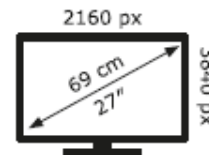

Lenovo

ThinkVision 27 3D
(F24270U30)

41 kWh/1000h

ABCDEF**G**

53 kWh/1000h

2019/2013