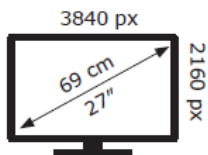

ENERGY

Lenovo

ThinkVision 27
3D(F24270U30)

41 kWh/1000h

ABCDEF**G**

53 kWh/1000h

2019/2013

ENERGY