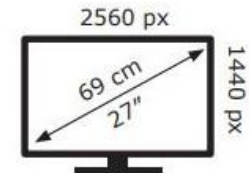

Lenovo

P27h-20(D19270QP1)

24 kWh/1000h

2019/2013

Lenovo

P27h-20(D19270QP1)

24 kWh/1000h

2019/2013