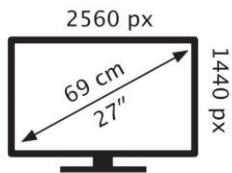

Lenovo

P27h-20(D19270QP1)

24 kWh/1000h

2019/2013

Lenovo

P27h-20(D19270QP1)

24 kWh/1000h

2019/2013