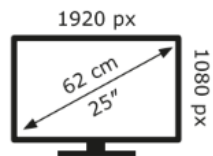

Lenovo

S25e-30(H22245FS0)

17 kWh/1000h

2019/2013

Lenovo

S25e-30(H22245FS0)

17 kWh/1000h

2019/2013