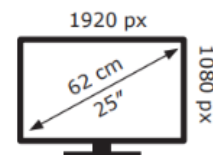

Lenovo

S25e-30(H22245FS0)

17 kWh/1000h

2019/2013

Lenovo

S25e-30(H22245FS0)

17 kWh/1000h

2019/2013