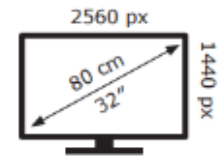

Lenovo

T32q-27(C19315QT0)

24 kWh/1000h

2019/2013

Lenovo

T32q-27(C19315QT0)

24 kWh/1000h

2019/2013