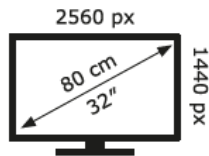

Lenovo

T32q-27(C19315QT0)

24 kWh/1000h

2019/2013

Lenovo

T32q-27(C19315QT0)

24 kWh/1000h

2019/2013